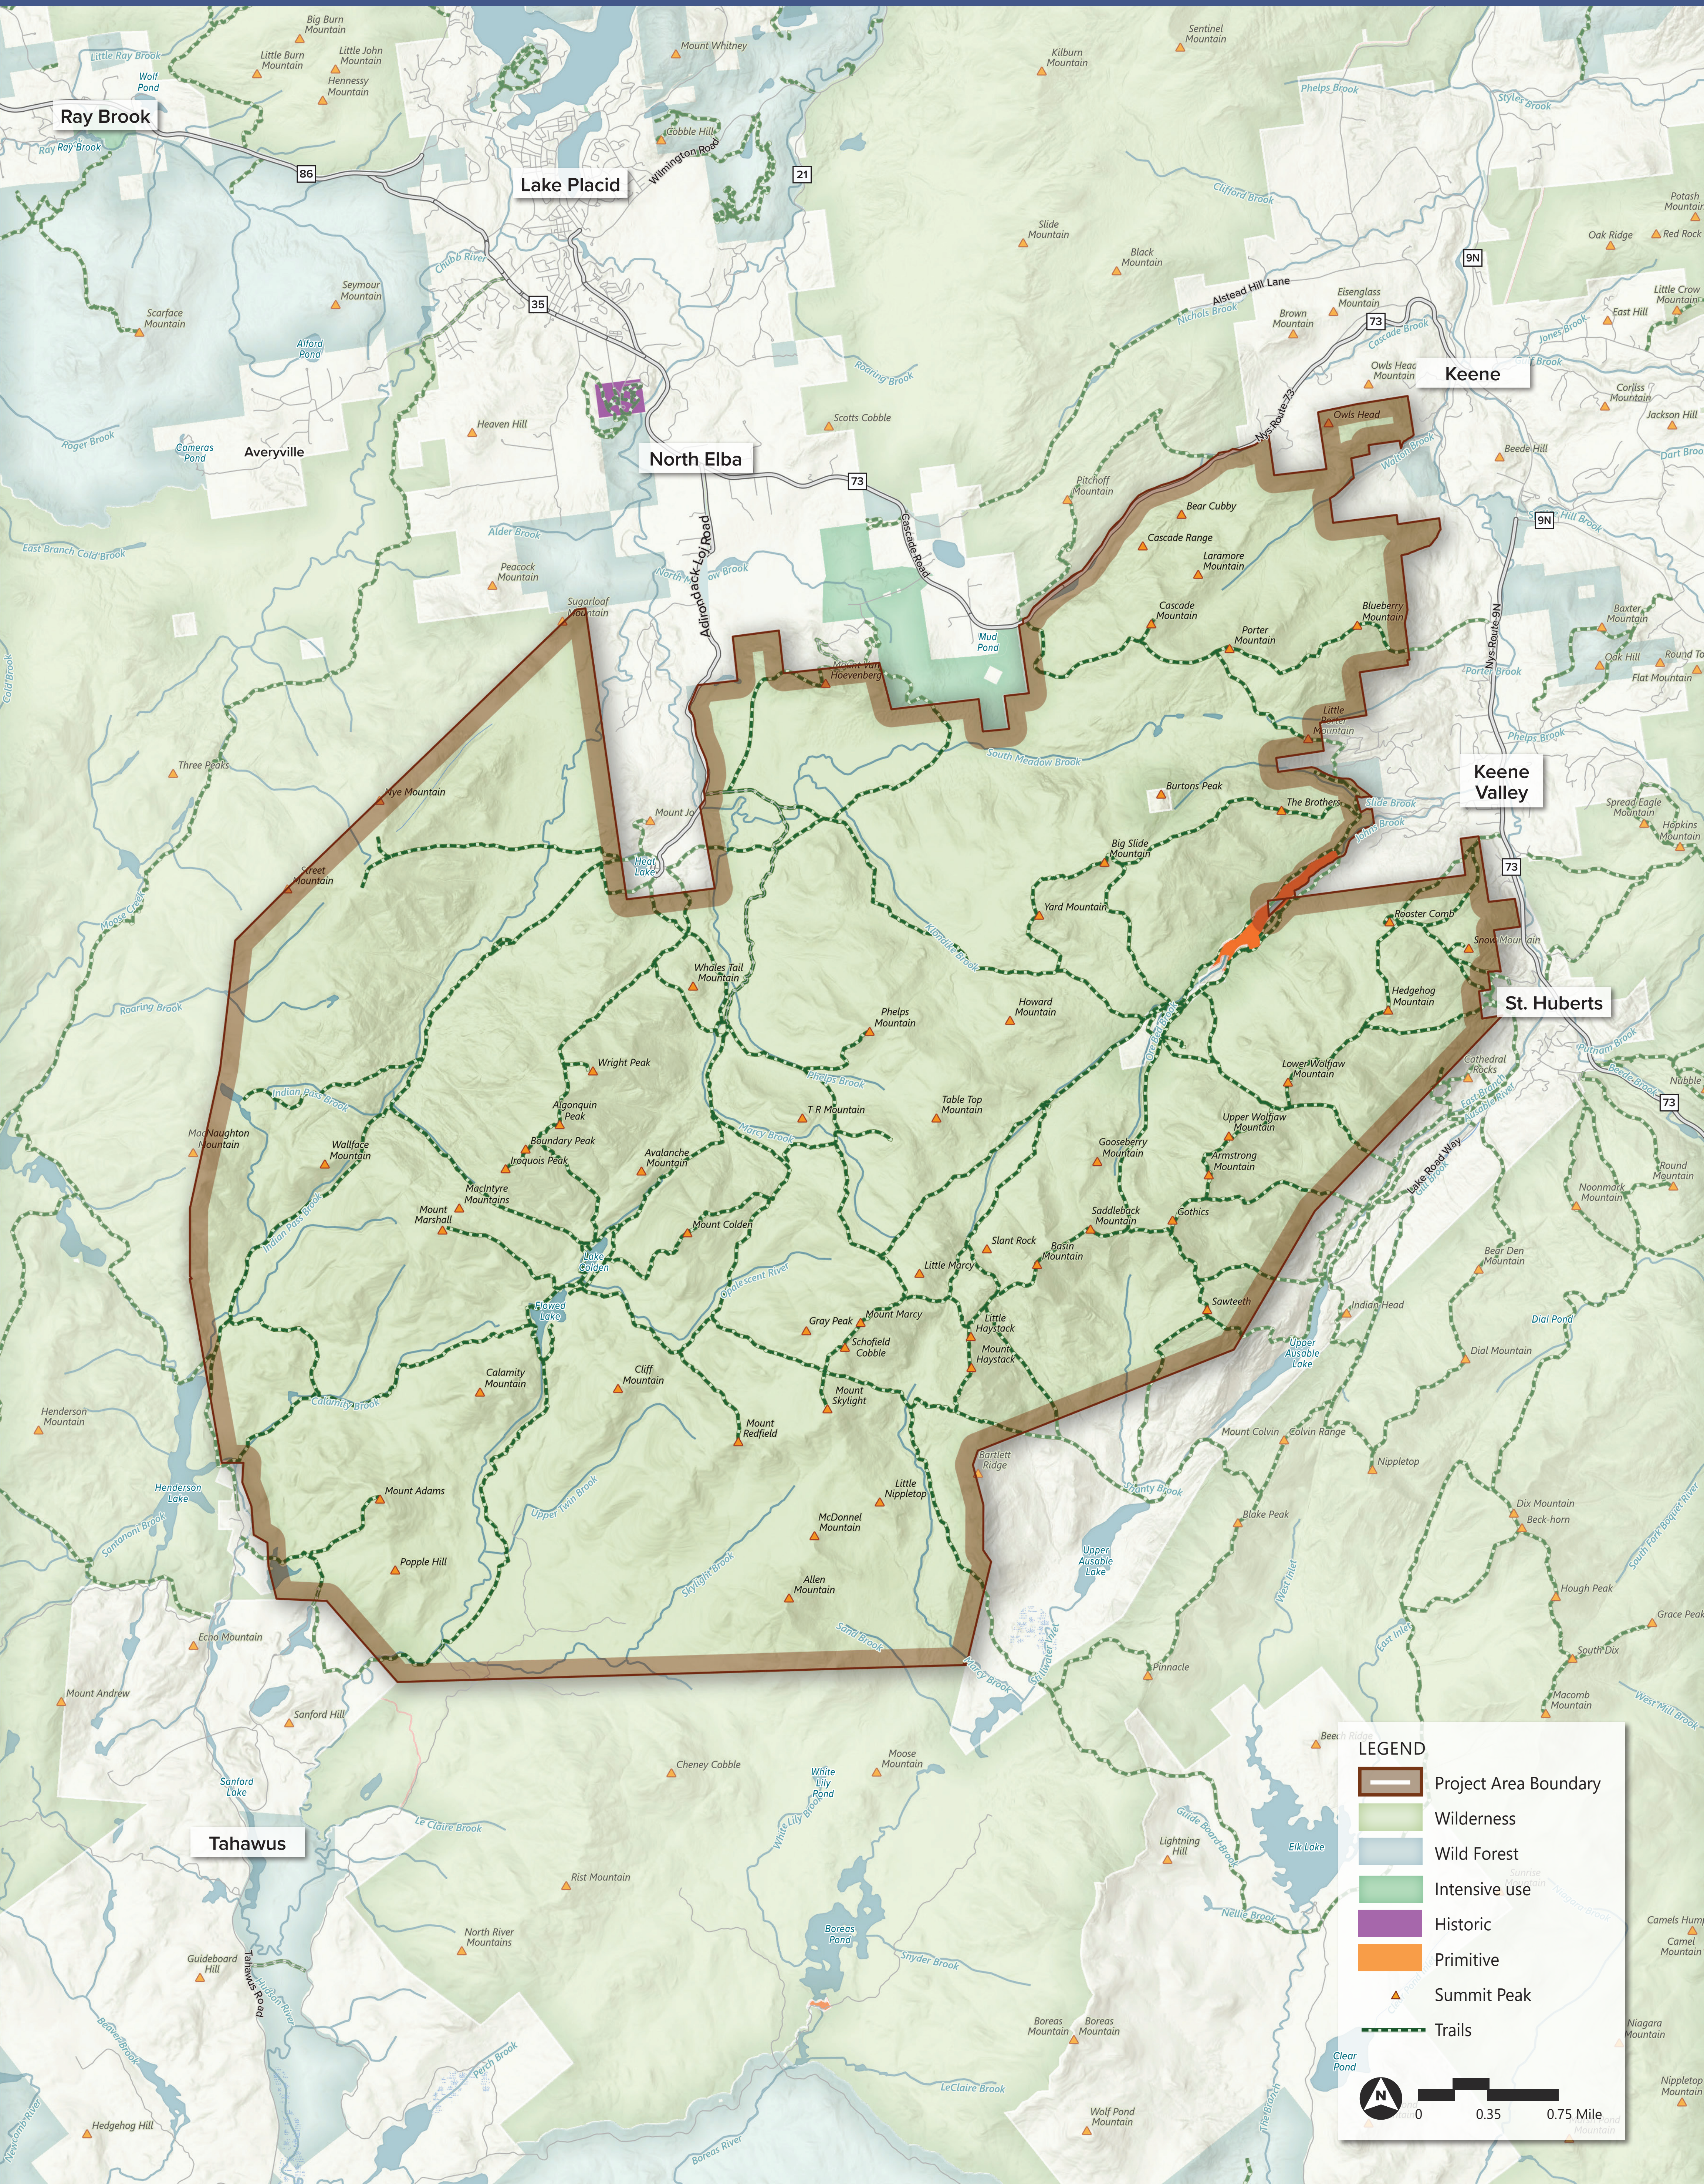

ADIRONDACK PARK ► HIGH PEAKS  
VISITOR USE MANAGEMENT

# PROJECT STUDY AREA

**LEGEND**

- Project Area Boundary
- Wilderness
- Wild Forest
- Intensive use
- Historic
- Primitive
- Summit Peak
- Trails

0 0.35 0.75 Mile